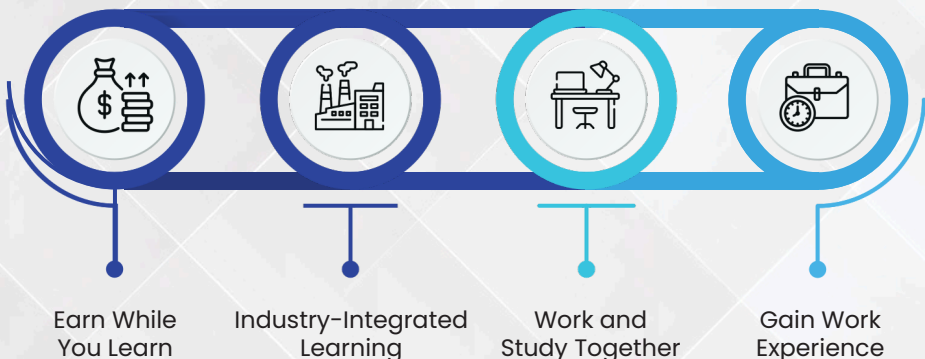

WHAT ARE DEGREE WITH INTERNSHIP PROGRAMS?

Degree With Internship Programs also known as 'Degree Apprenticeship Programs' recognized as per the National Education Policy (NEP), are degree programs created with aim to improve the employability of higher education students by focusing on outcome-based learning