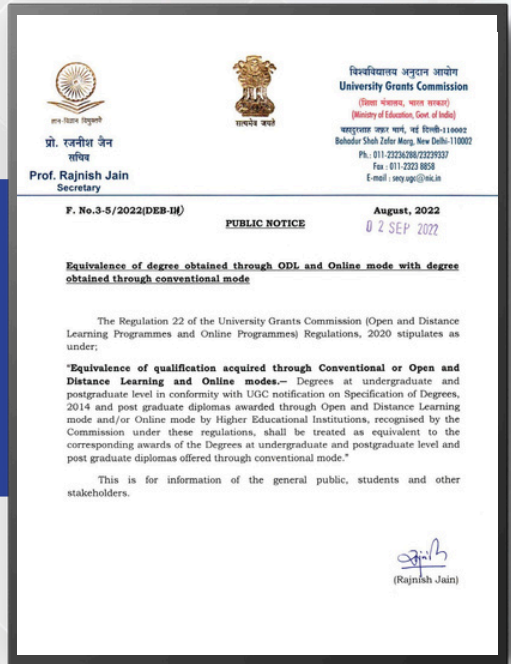

WHY CHOOSE US?

75+
years of
legacy

12,000+
students
enrolled

130+
programs
offered

NAAC 'A++'
grade accredited
university

400+
Teaching
staff

ONLINE DEGREE = REGULAR DEGREE

According to Regulation 22 of the UGC in 2020, online degrees are now considered just as valid and credible as traditional, offline degrees.